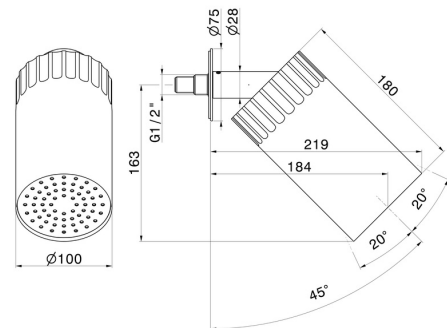

72863.59.064

Adjustable wall small head shower, with raining jet. Ø 100 mm
- finish PVD Brushed Gun Metal

PVD Brushed Gun Metal

FEATURES

Material
Technology
Installation
Spray modes / jets

Brass
Save Water
Ceiling-mounted
Raining jet

TECHNICAL DRAWING

72863.59.064

Adjustable wall small head shower, with raining jet. Ø 100 mm - finish PVD Brushed Gun Metal

AVAILABLE FINISHES

59.064

PVD Brushed Gun Metal

01.014

finish Matt White