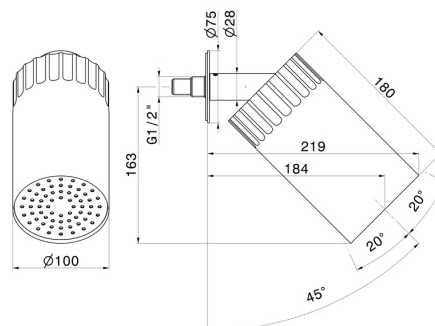

## 72863.59.066

Adjustable wall small head shower, with raining jet. Ø 100 mm  
- finish PVD Brushed steel

### TECHNICAL DRAWING

---

**72863.59.066**

Adjustable wall small head shower, with raining jet. Ø 100 mm - finish PVD Brushed steel