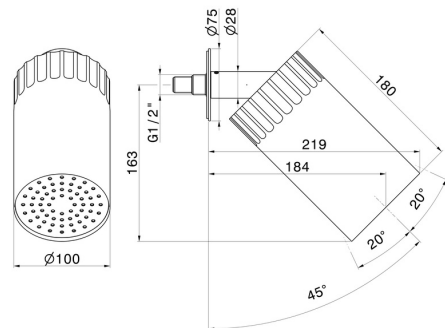

72863.59.067

Adjustable wall small head shower, with raining jet. Ø 100 mm
- finish PVD Brushed Copper Bronze

PVD Brushed Copper Bronze

FEATURES

- | | |
|--------------------|------------------------|
| Material | Brass |
| Technology | Save Water |
| Installation | Ceiling-mounted |
| Spray modes / jets | Raining jet |

TECHNICAL DRAWING

72863.59.067

Adjustable wall small head shower, with raining jet. Ø 100 mm - finish PVD Brushed Copper Bronze

AVAILABLE FINISHES

59.067

PVD Brushed Copper Bronze

01.014

finish Matt White