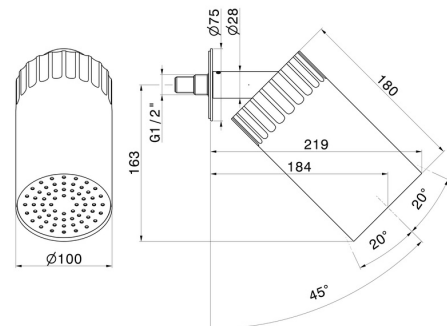

72863.59.098

Adjustable wall small head shower, with raining jet. Ø 100 mm
- finish PVD Brushed Pale Gold

PVD Brushed Pale Gold

FEATURES

Material
Technology
Installation
Spray modes / Jets

Brass
Save Water
Ceiling-mounted
Raining jet

TECHNICAL DRAWING

AR Preview
try it in your home

More Details
on our [website](#)

72863.59.098

Adjustable wall small head shower, with raining jet. Ø 100 mm - finish PVD Brushed Pale Gold

AVAILABLE FINISHES