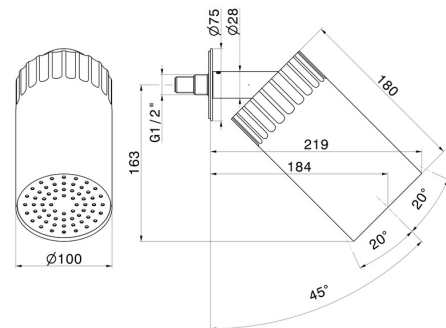

72863.61.020

Adjustable wall small head shower, with raining jet. Ø 100 mm
- finish PVD Glossy Gold

FEATURES

Material
Technology
Installation
Spray modes / jets

Brass
Save Water
Ceiling-mounted
Raining jet

TECHNICAL DRAWING

72863.61.020

Adjustable wall small head shower, with raining jet. Ø 100 mm - finish PVD Glossy Gold

AVAILABLE FINISHES

61.020

PVD Glossy Gold

01.014

finish Matt White