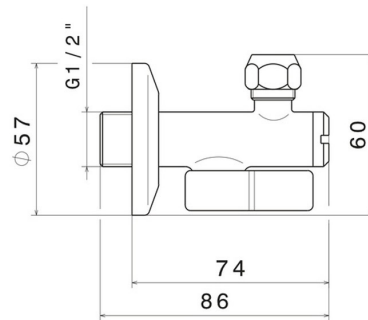

125.58.061

Ball valve with 1/2" filter - finish PVD Copper Bronze

PVD Copper Bronze

FEATURES

Material

Brass

TECHNICAL DRAWING

AR Preview
try it in your home

More Details
on our [website](#)

125.58.061

Ball valve with 1/2" filter - finish PVD Copper Bronze

AVAILABLE FINISHES

58.061

PVD Copper Bronze

01.014

finish Matt White