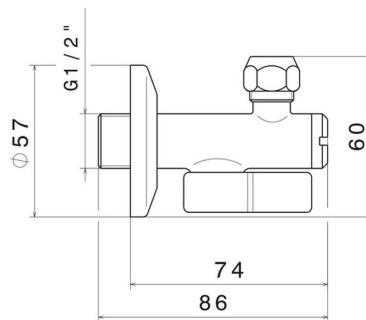

125.59.066

Ball valve with 1/2" filter - finish PVD Brushed steel

PVD Brushed steel

FEATURES

Material

Brass

TECHNICAL DRAWING

AR Preview
try it in your home

More Details
on our [website](#)

125.59.066

Ball valve with 1/2" filter - finish PVD Brushed steel

AVAILABLE FINISHES

59.066

PVD Brushed steel

01.014

finish Matt White