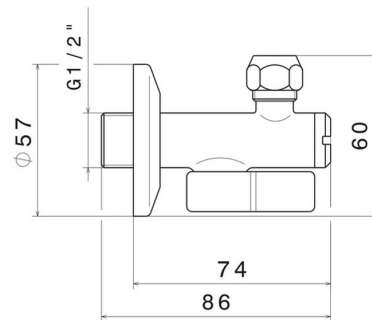

**125.59.067**

Ball valve with 1/2" filter - finish PVD Brushed Copper Bronze

PVD Brushed Copper Bronze

**FEATURES**

---

Material

**Brass**

**TECHNICAL DRAWING**

---

**125.59.067**

Ball valve with 1/2" filter - finish PVD Brushed Copper Bronze

**AVAILABLE FINISHES**

---

**59.067**

PVD Brushed Copper Bronze

**01.014**