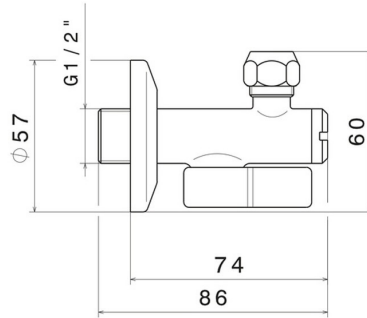

125.59.097

Ball valve with 1/2" filter - finish PVD Brushed Gold

PVD Brushed Gold

FEATURES

Material

Brass

TECHNICAL DRAWING

125.59.097