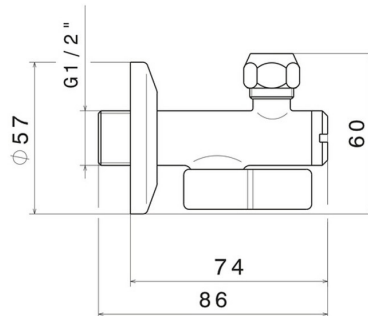

**125.59.098**

Ball valve with 1/2" filter - finish PVD Brushed Pale Gold

PVD Brushed Pale Gold

**FEATURES**

---

Material

**Brass**

**TECHNICAL DRAWING**

---

**AR Preview**  
try it in your home

**More Details**  
on our [website](#)

**125.59.098**

Ball valve with 1/2" filter - finish PVD Brushed Pale Gold

**AVAILABLE FINISHES**

---

**59.098**