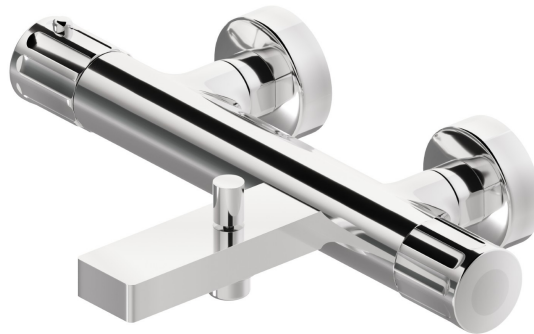

# IONIKA

**72840.21.018**

Bath external thermostatic mixer - finish Chrome

Chrome

## FEATURES

Material  
Installation  
Water mixing

**Brass**  
**Wall mounted**  
**Thermostatic**

## TECHNICAL DRAWING

**IONIKA**

**72840.21.018**

Bath external thermostatic mixer - finish Chrome

**AVAILABLE FINISHES**

---

**21.018**

Chrome