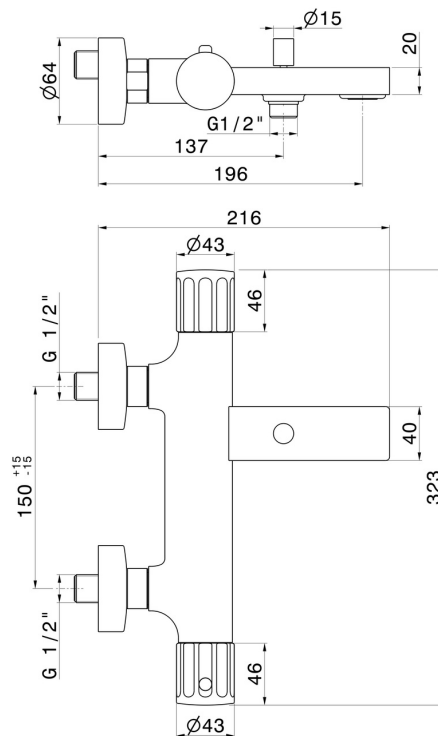

TECHNICAL DRAWING