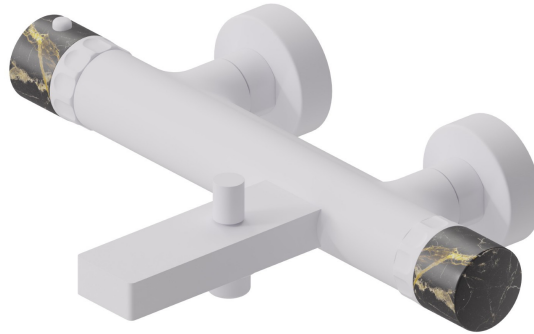

# IONIKA SUPREME

**72940.01.014**

Bath external thermostatic mixer - finish Matt White

## FEATURES

Material	<b>Brass/Marble</b>
Installation	<b>Wall mounted</b>
Water mixing	<b>Mechanical</b>

## TECHNICAL DRAWING

**IONIKA SUPREME**

**72940.01.014**

Bath external thermostatic mixer - finish Matt White

**AVAILABLE FINISHES**

---

**01.014**

Matt White