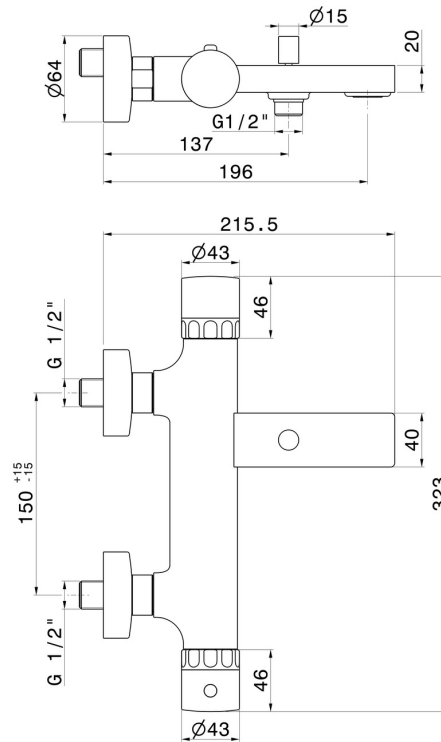

IONIKA SUPREME

72940.21.018

Bath external thermostatic mixer - finish Chrome

FEATURES

Material	Brass/Marble
Installation	Wall mounted
Water mixing	Mechanical

TECHNICAL DRAWING

IONIKA SUPREME

72940.21.018