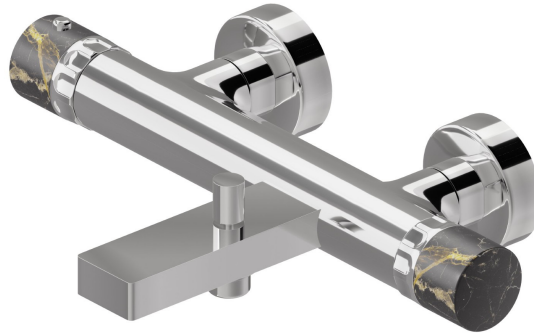

IONIKA SUPREME

72940.21.018

Bath external thermostatic mixer - finish Chrome

FEATURES

Material	Brass/Marble
Installation	Wall mounted
Water mixing	Mechanical

TECHNICAL DRAWING

IONIKA SUPREME

72940.21.018

Bath external thermostatic mixer - finish Chrome

AVAILABLE FINISHES

21.018

Chrome

01.014

finish Matt White

01.093

finish Matt Black

61.020

finish PVD Glossy Gold