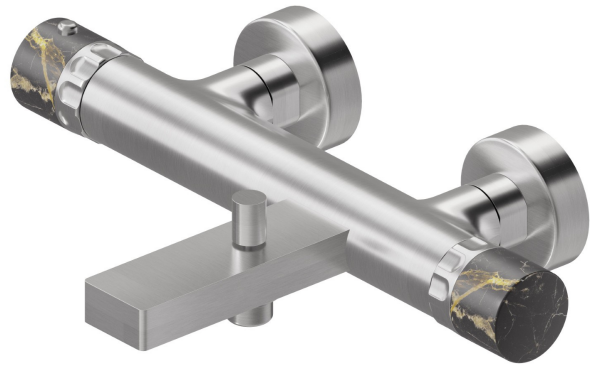

IONIKA SUPREME

72940.59.066

Bath external thermostatic mixer - finish PVD Brushed steel

PVD Brushed steel

FEATURES

Material	Brass/Marble
Installation	Wall mounted
Water mixing	Mechanical

TECHNICAL DRAWING

IONIKA SUPREME

72940.59.066

Bath external thermostatic mixer - finish PVD Brushed steel

AVAILABLE FINISHES

59.066

PVD Brushed steel

01.014

finish Matt White

01.093

finish Matt Black

21.018

finish Chrome

59.064

finish PVD Brushed Gun Metal

59.067

finish PVD Brushed Copper Bronze

59.098

finish PVD Brushed Pale Gold

61.020

finish PVD Glossy Gold