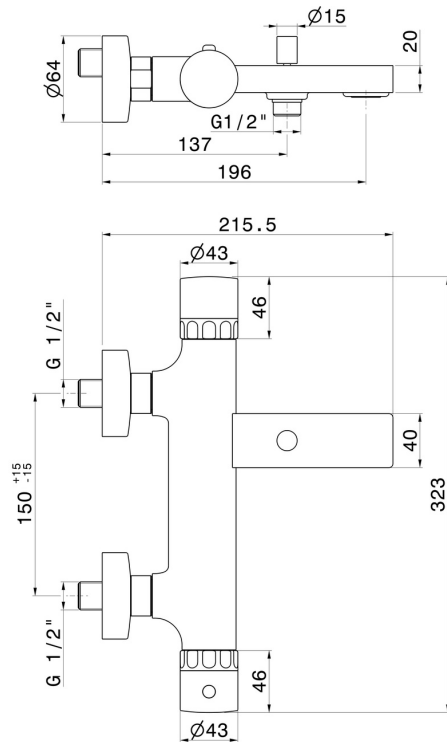

IONIKA SUPREME

72940.59.066

Bath external thermostatic mixer - finish PVD Brushed steel

PVD Brushed steel

FEATURES

Material	Brass/Marble
Installation	Wall mounted
Water mixing	Mechanical

TECHNICAL DRAWING

IONIKA SUPREME

72940.59.066

Bath external thermostatic mixer - finish PVD Brushed steel

AVAILABLE FINISHES

59.066

PVD Brushed steel

01.014

finish Matt White

01.093