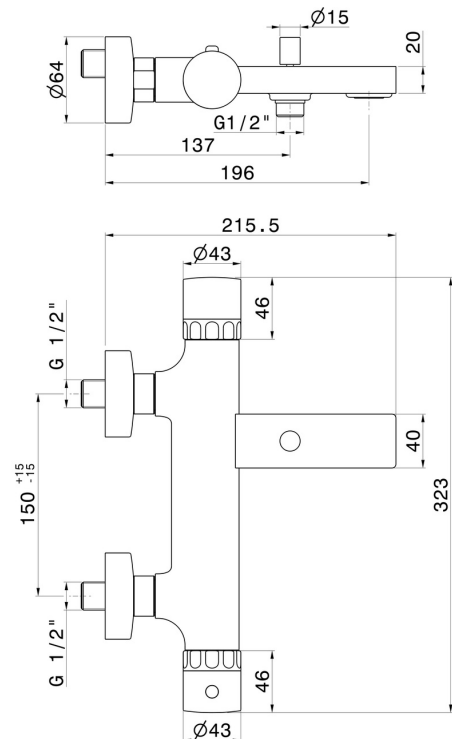

IONIKA SUPREME

72940.59.067

Bath external thermostatic mixer - finish PVD Brushed Copper Bronze

PVD Brushed Copper Bronze

FEATURES

Material	Brass/Marble
Installation	Wall mounted
Water mixing	Mechanical

TECHNICAL DRAWING