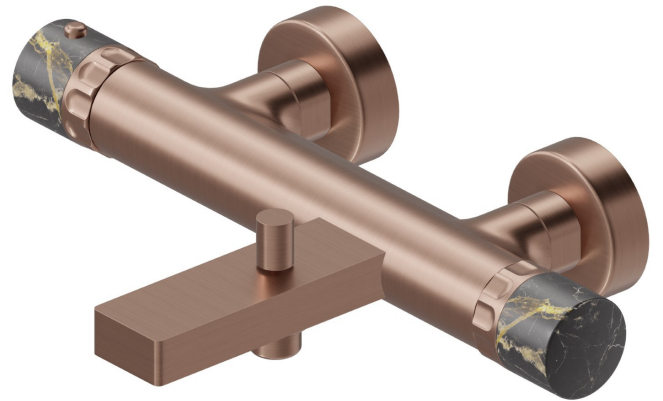

IONIKA SUPREME

72940.59.067

Bath external thermostatic mixer - finish PVD Brushed Copper Bronze

PVD Brushed Copper Bronze

FEATURES

Material	Brass/Marble
Installation	Wall mounted
Water mixing	Mechanical

TECHNICAL DRAWING

AR Preview
try it in your home

More Details
on our [website](#)

IONIKA SUPREME

72940.59.067

Bath external thermostatic mixer - finish PVD Brushed Copper Bronze

AVAILABLE FINISHES

59.067

PVD Brushed Copper Bronze

01.014

finish Matt White

01.093

finish Matt Black

21.018

finish Chrome

59.064

finish PVD Brushed Gun Metal

59.066

finish PVD Brushed steel

59.098

finish PVD Brushed Pale Gold

61.020

finish PVD Glossy Gold

AR Preview
try it in your home

More Details
on our [website](#)