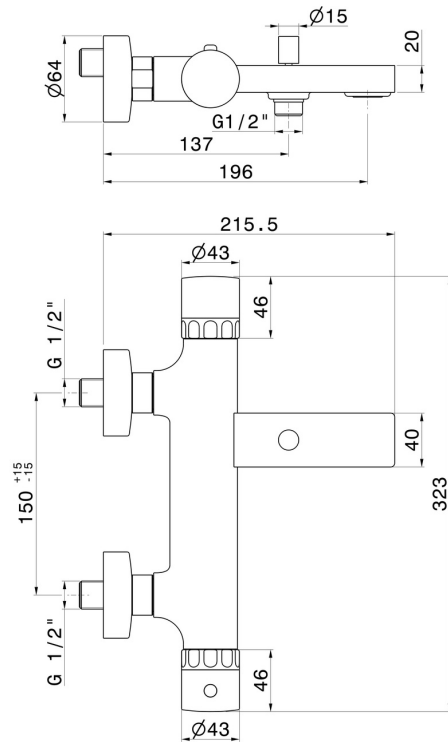

TECHNICAL DRAWING