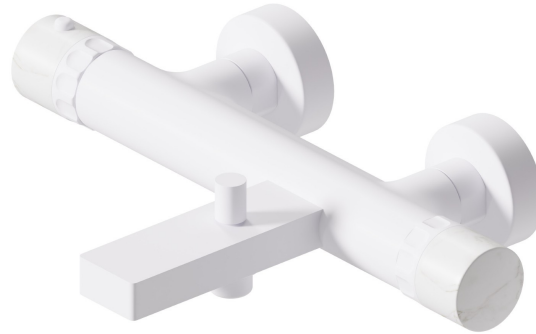

# IONIKA ALLURE

**73040.01.014**

Bath external thermostatic mixer - finish Matt White

## FEATURES

Material	<b>Brass/Marble</b>
Installation	<b>Wall mounted</b>
Water mixing	<b>Thermostatic</b>

## TECHNICAL DRAWING

**IONIKA ALLURE**

**73040.01.014**

Bath external thermostatic mixer - finish Matt White

**AVAILABLE FINISHES**

---

**01.014**

Matt White