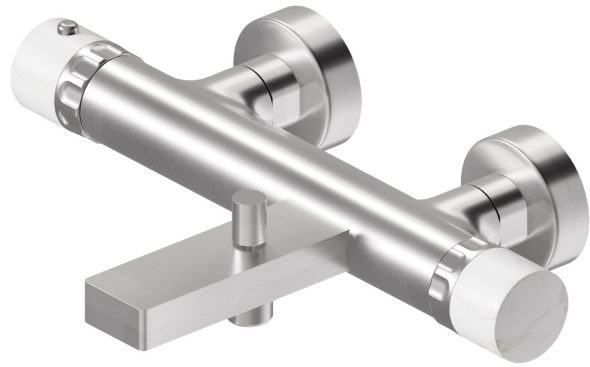

IONIKA ALLURE

73040.59.066

Bath external thermostatic mixer - finish PVD Brushed steel

PVD Brushed steel

FEATURES

Material	Brass/Marble
Installation	Wall mounted
Water mixing	Thermostatic

TECHNICAL DRAWING

IONIKA ALLURE

73040.59.066

Bath external thermostatic mixer - finish PVD Brushed steel

AVAILABLE FINISHES

59.066

PVD Brushed steel

01.014

finish Matt White

01.093

finish PVD Brushed Pale Gold

61.020

finish PVD Glossy Gold