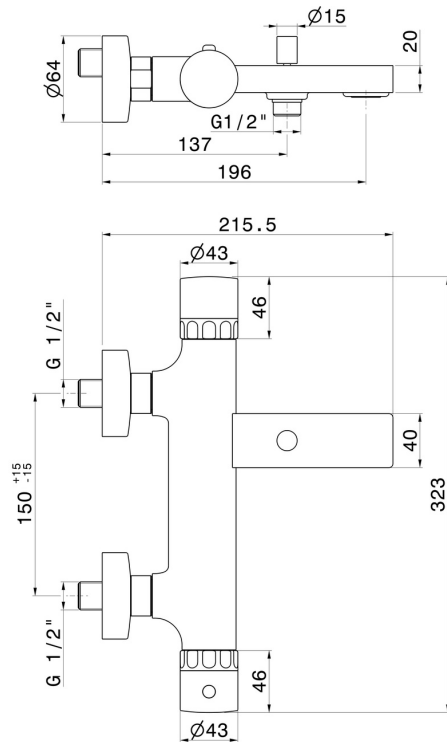

IONIKA ALLURE

73040.59.066

Bath external thermostatic mixer - finish PVD Brushed steel

PVD Brushed steel

FEATURES

Material	Brass/Marble
Installation	Wall mounted
Water mixing	Thermostatic

TECHNICAL DRAWING

IONIKA ALLURE

73040.59.066

Bath external thermostatic mixer - finish PVD Brushed steel

AVAILABLE FINISHES

59.066

PVD Brushed steel

01.014

finish Matt White

01.093