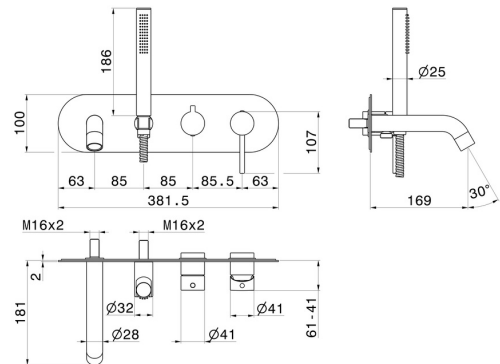

TECHNICAL DRAWING