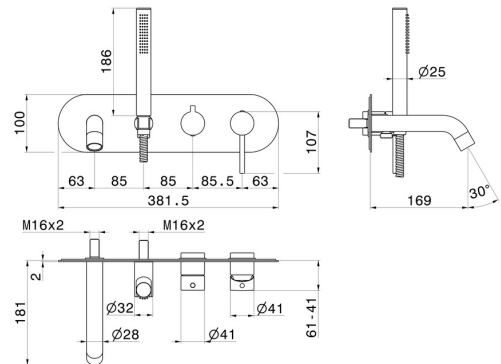

TECHNICAL DRAWING