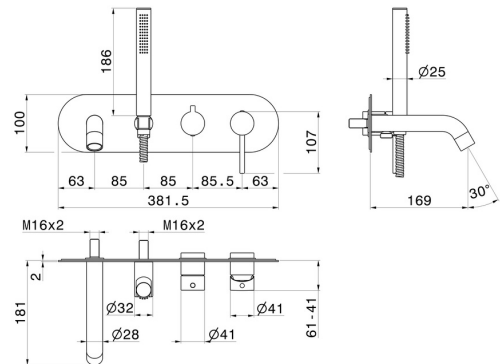

BLINK

4272E.47.083

Bath group - finish Groove Bronze

Consisting of: concealed single lever bath mixer with diverter, wall spout and shower set. External part.

Groove Bronze

FEATURES

Material	Brass
Technology	Save Water
Installation	Wall concealed part
Diverter type	Mechanic diverter
Water mixing	Mechanical
Required for installation	<u>31088.00.000</u>

TECHNICAL DRAWING

BLINK

4272E.47.083

Bath group - finish Groove Bronze

AVAILABLE FINISHES

47.083

Groove Bronze

01.014