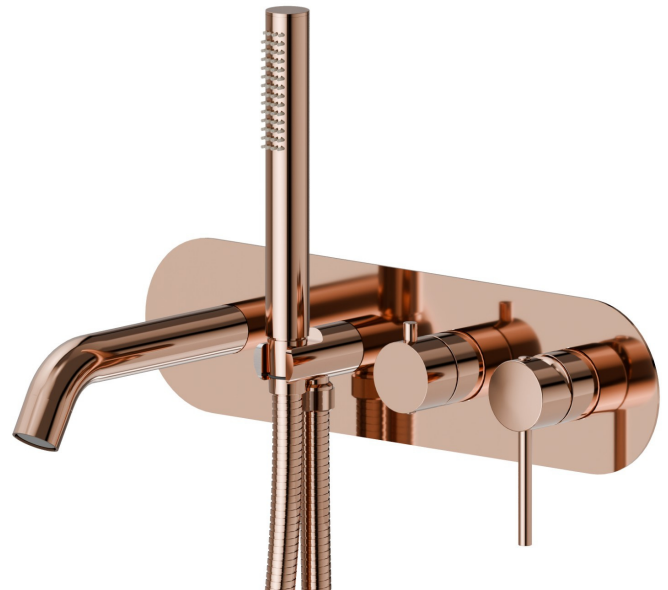

BLINK

4272E.58.061

Bath group - finish PVD Copper Bronze

Consisting of: concealed single lever bath mixer with diverter, wall spout and shower set. External part.

PVD Copper Bronze

FEATURES

Material	Brass
Technology	Save Water
Installation	Wall concealed part
Diverter type	Mechanic diverter
Water mixing	Mechanical
Required for installation	<u>31088.00.000</u>

TECHNICAL DRAWING

 **AR Preview**
try it in your home

More Details
on our [website](#)

BLINK

4272E.58.061

Bath group - finish PVD Copper Bronze

AVAILABLE FINISHES

58.061

PVD Copper Bronze

01.014

finish Matt White

01.093

finish Matt Black

21.018

finish Chrome

47.083