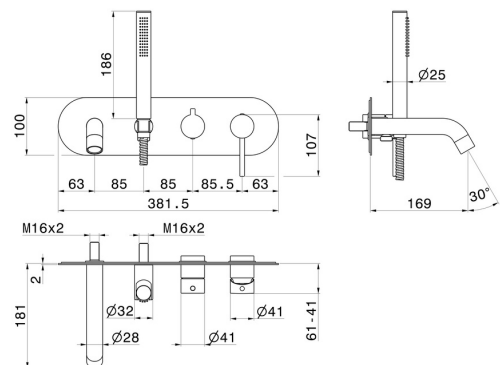

BLINK

4272E.58.061

Bath group - finish PVD Copper Bronze

Consisting of: concealed single lever bath mixer with diverter, wall spout and shower set. External part.

PVD Copper Bronze

FEATURES

Material	Brass
Technology	Save Water
Installation	Wall concealed part
Diverter type	Mechanic diverter
Water mixing	Mechanical
Required for installation	<u>31088.00.000</u>

TECHNICAL DRAWING

 **AR Preview**
try it in your home

More Details
on our [website](#)

BLINK

4272E.58.061

Bath group - finish PVD Copper Bronze

AVAILABLE FINISHES

58.061