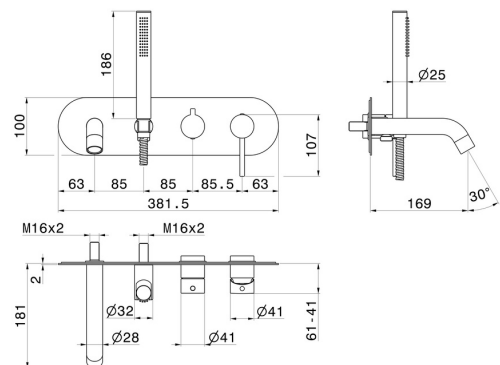

BLINK

4272E.58.063

Bath group - finish PVD Gun Metal

Consisting of: concealed single lever bath mixer with diverter, wall spout and shower set. External part.

FEATURES

Material	Brass
Technology	Save Water
Installation	Wall concealed part
Diverter type	Mechanic diverter
Water mixing	Mechanical
Required for installation	<u>31088.00.000</u>

TECHNICAL DRAWING

BLINK

4272E.58.063

Bath group - finish PVD Gun Metal

AVAILABLE FINISHES

58.063

PVD Gun Metal

01.014