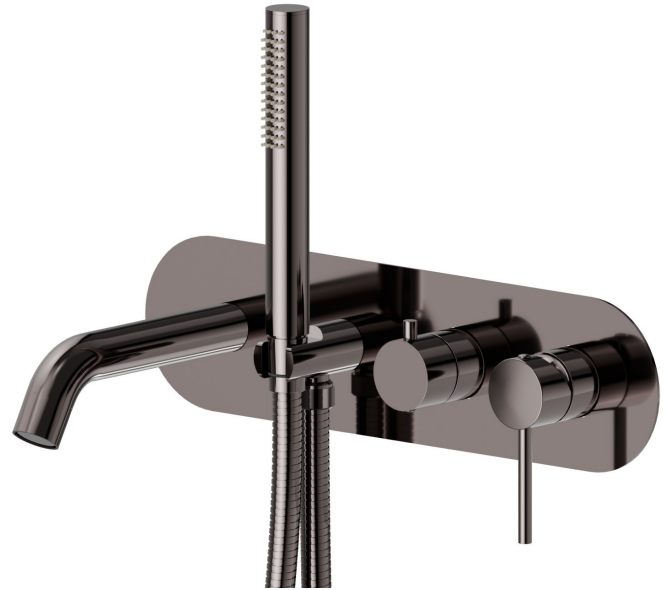

BLINK

4272E.58.063

Bath group - finish PVD Gun Metal

Consisting of: concealed single lever bath mixer with diverter, wall spout and shower set. External part.

FEATURES

Material	Brass
Technology	Save Water
Installation	Wall concealed part
Diverter type	Mechanic diverter
Water mixing	Mechanical
Required for installation	<u>31088.00.000</u>

TECHNICAL DRAWING

BLINK

4272E.58.063

Bath group - finish PVD Gun Metal

AVAILABLE FINISHES

58.063

PVD Gun Metal

01.014