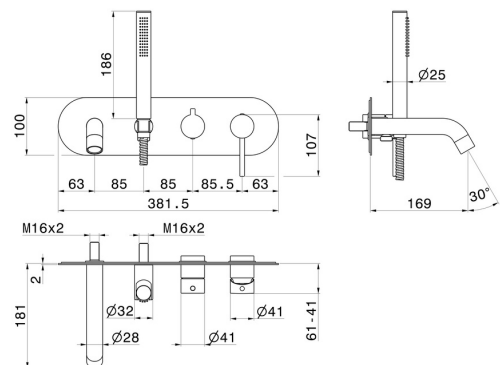

BLINK

4272E.59.064

Bath group - finish PVD Brushed Gun Metal

Consisting of: concealed single lever bath mixer with diverter, wall spout and shower set. External part.

PVD Brushed Gun Metal

FEATURES

Material	Brass
Technology	Save Water
Installation	Wall concealed part
Diverter type	Mechanic diverter
Water mixing	Mechanical
Required for installation	<u>31088.00.000</u>

TECHNICAL DRAWING

BLINK

4272E.59.064

Bath group - finish PVD Brushed Gun Metal

AVAILABLE FINISHES

59.064

PVD Brushed Gun Metal

01.014