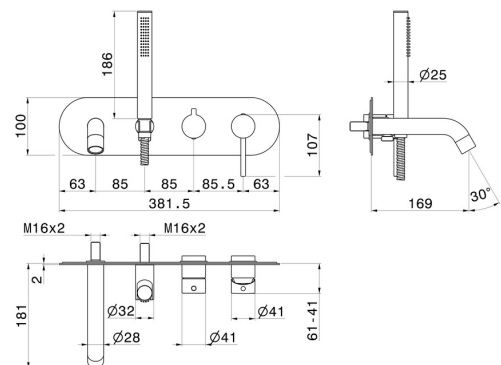

# BLINK

**4272E.59.066**

Bath group - finish PVD Brushed steel

Consisting of: concealed single lever bath mixer with diverter, wall spout and shower set. External part.

## FEATURES

Material	<b>Brass</b>
Technology	<b>Save Water</b>
Installation	<b>Wall concealed part</b>
Diverter type	<b>Mechanic diverter</b>
Water mixing	<b>Mechanical</b>
Required for installation	<b><u>31088.00.000</u></b>

## TECHNICAL DRAWING

**BLINK**

**4272E.59.066**

Bath group - finish PVD Brushed steel

**AVAILABLE FINISHES**

---

**59.066**

PVD Brushed steel