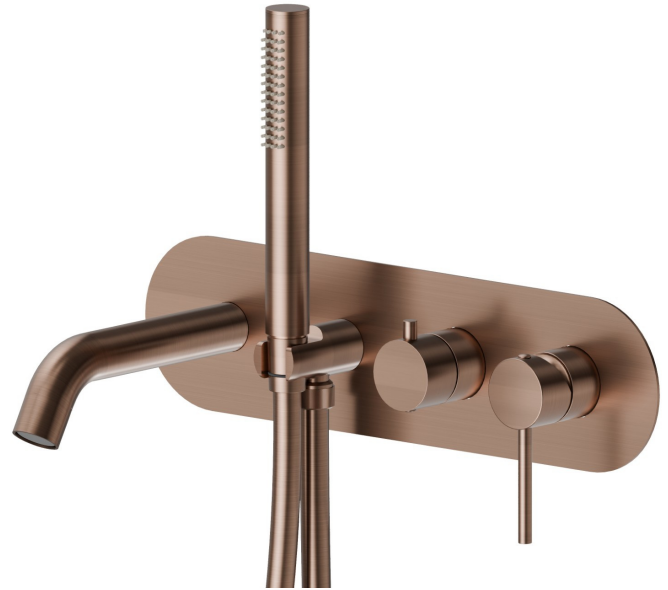

BLINK

4272E.59.067

Bath group - finish PVD Brushed Copper Bronze

Consisting of: concealed single lever bath mixer with diverter, wall spout and shower set. External part.

PVD Brushed Copper Bronze

FEATURES

Material	Brass
Technology	Save Water
Installation	Wall concealed part
Diverter type	Mechanic diverter
Water mixing	Mechanical
Required for installation	<u>31088.00.000</u>

TECHNICAL DRAWING

BLINK

4272E.59.067

Bath group - finish PVD Brushed Copper Bronze

AVAILABLE FINISHES

59.067

PVD Brushed Copper Bronze

01.014

finish Matt White

01.093

finish Matt Black

21.018

finish Chrome

47.083

finish Groove Bronze

58.061

finish PVD Copper Bronze

58.063

finish PVD Gun Metal