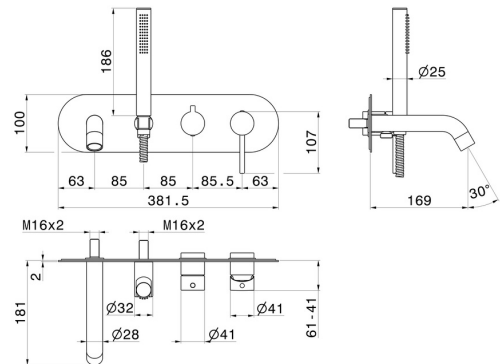

BLINK

4272E.59.067

Bath group - finish PVD Brushed Copper Bronze

Consisting of: concealed single lever bath mixer with diverter, wall spout and shower set. External part.

PVD Brushed Copper Bronze

FEATURES

Material	Brass
Technology	Save Water
Installation	Wall concealed part
Diverter type	Mechanic diverter
Water mixing	Mechanical
Required for installation	<u>31088.00.000</u>

TECHNICAL DRAWING

BLINK

4272E.59.067