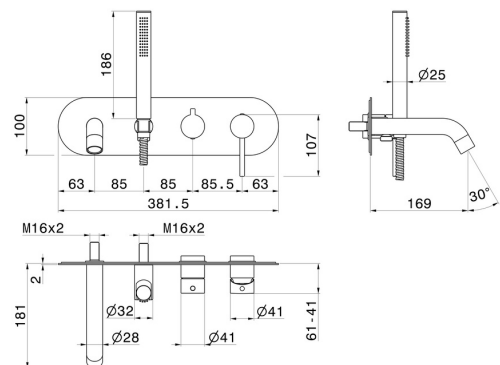

BLINK

4272E.59.097

Bath group - finish PVD Brushed Gold

Consisting of: concealed single lever bath mixer with diverter, wall spout and shower set. External part.

FEATURES

Material	Brass
Technology	Save Water
Installation	Wall concealed part
Diverter type	Mechanic diverter
Water mixing	Mechanical
Required for installation	<u>31088.00.000</u>

TECHNICAL DRAWING

BLINK

4272E.59.097

Bath group - finish PVD Brushed Gold

AVAILABLE FINISHES

59.097

PVD Brushed Gold

01.014