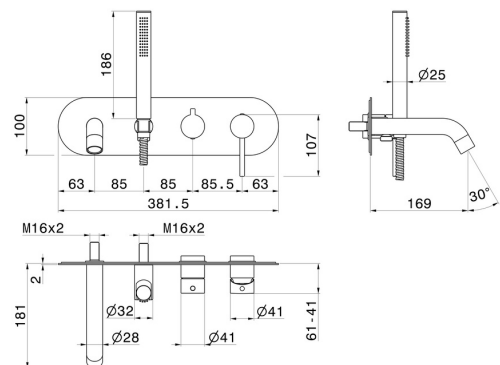

BLINK

4272E.59.098

Bath group - finish PVD Brushed Pale Gold

Consisting of: concealed single lever bath mixer with diverter, wall spout and shower set. External part.

FEATURES

Material	Brass
Technology	Save Water
Installation	Wall concealed part
Diverter type	Mechanic diverter
Water mixing	Mechanical
Required for installation	<u>31088.00.000</u>

TECHNICAL DRAWING

BLINK

4272E.59.098

Bath group - finish PVD Brushed Pale Gold

AVAILABLE FINISHES

59.098

PVD Brushed Pale Gold

01.014