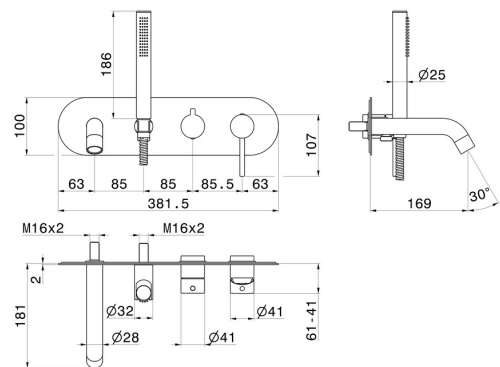

TECHNICAL DRAWING