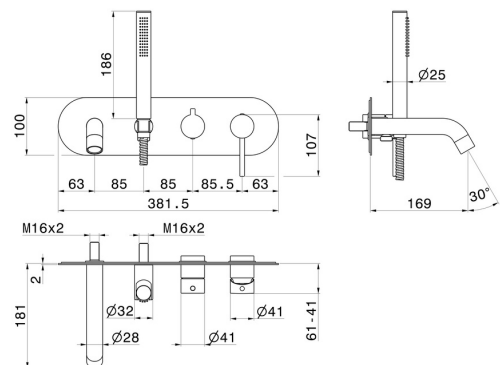

TECHNICAL DRAWING

AR Preview
try it in your home

More Details
on our [website](#)