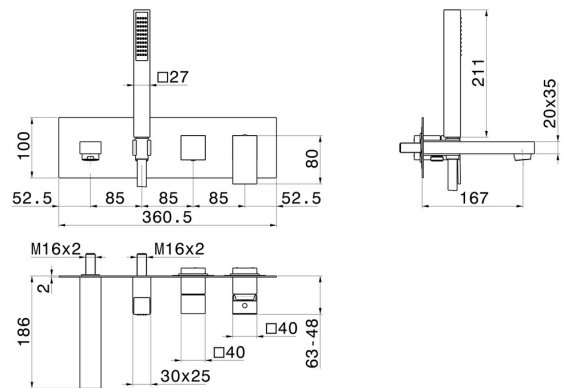

TECHNICAL DRAWING