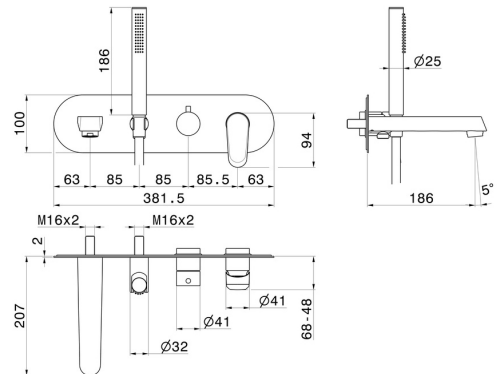

NIO

68972E.01.093

Bath group - finish Matt Black

External part. Consisting of: concealed single lever bath mixer with diverter, wall spout and shower set

Matt Black

FEATURES

Material	Brass
Technology	Save Water
Installation	Wall concealed part
Control type	Single lever
Diverter type	Mechanic diverter
Water mixing	Mechanical
Required for installation	<u>31088.00.000</u>

TECHNICAL DRAWING

NIO

68972E.01.093

Bath group - finish Matt Black

AVAILABLE FINISHES

01.093

Matt Black

21.018