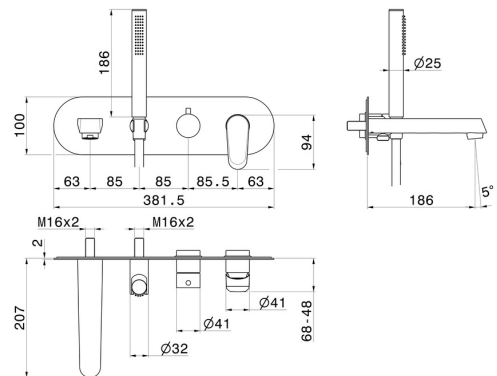

NIO

68972E.59.066

Bath group - finish PVD Brushed steel

External part. Consisting of: concealed single lever bath mixer with diverter, wall spout and shower set

FEATURES

Material	Brass
Technology	Save Water
Installation	Wall concealed part
Control type	Single lever
Diverter type	Mechanic diverter
Water mixing	Mechanical
Required for installation	<u>31088.00.000</u>

TECHNICAL DRAWING

NIO

68972E.59.066

Bath group - finish PVD Brushed steel

AVAILABLE FINISHES

59.066

PVD Brushed steel

01.093