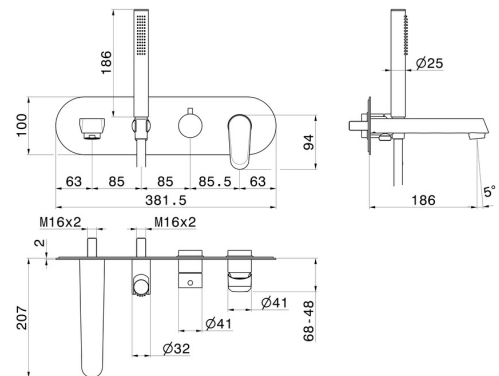

# NIO

**68972E.59.097**

Bath group - finish PVD Brushed Gold

External part. Consisting of: concealed single lever bath mixer with diverter, wall spout and shower set

## FEATURES

Material	<b>Brass</b>
Technology	<b>Save Water</b>
Installation	<b>Wall concealed part</b>
Control type	<b>Single lever</b>
Diverter type	<b>Mechanic diverter</b>
Water mixing	<b>Mechanical</b>
Required for installation	<b><u>31088.00.000</u></b>

## TECHNICAL DRAWING

**NIO**

**68972E.59.097**

Bath group - finish PVD Brushed Gold

**AVAILABLE FINISHES**

---

**59.097**

PVD Brushed Gold