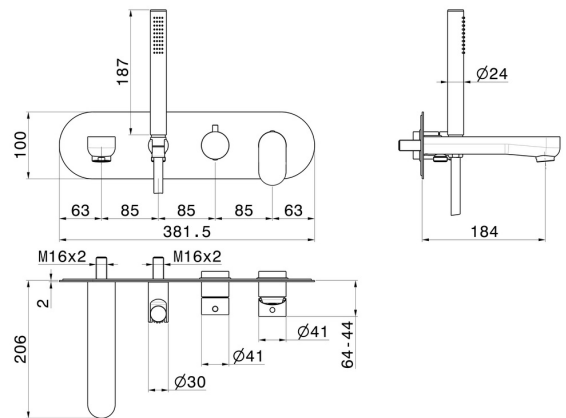

LINFA II

69472E.01.093

Bath group - finish Matt Black

Consisting of: concealed single lever bath mixer with diverter, wall spout and shower set.

Matt Black

FEATURES

Material	Brass
Technology	Save Water
Installation	Wall concealed part
Diverter type	Mechanic diverter
Water mixing	Mechanical
Required for installation	<u>31088.00.000</u>

TECHNICAL DRAWING

LINFA II

69472E.01.093

Bath group - finish Matt Black

AVAILABLE FINISHES

01.093

Matt Black

01.014