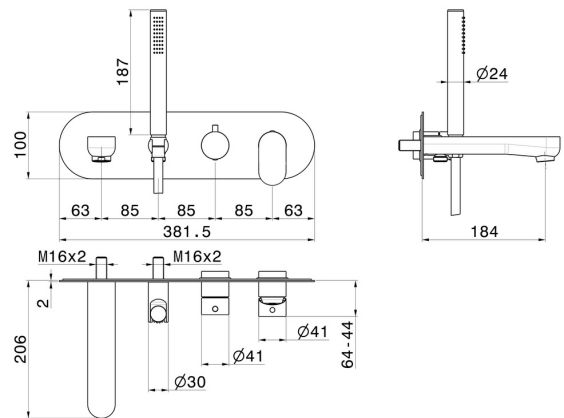

LINFA II

69472E.21.018

Bath group - finish Chrome

Consisting of: concealed single lever bath mixer with diverter, wall spout and shower set.

FEATURES

Material	Brass
Technology	Save Water
Installation	Wall concealed part
Diverter type	Mechanic diverter
Water mixing	Mechanical
Required for installation	<u>31088.00.000</u>

TECHNICAL DRAWING

LINFA II

69472E.21.018

Bath group - finish Chrome

AVAILABLE FINISHES

21.018

Chrome

01.014