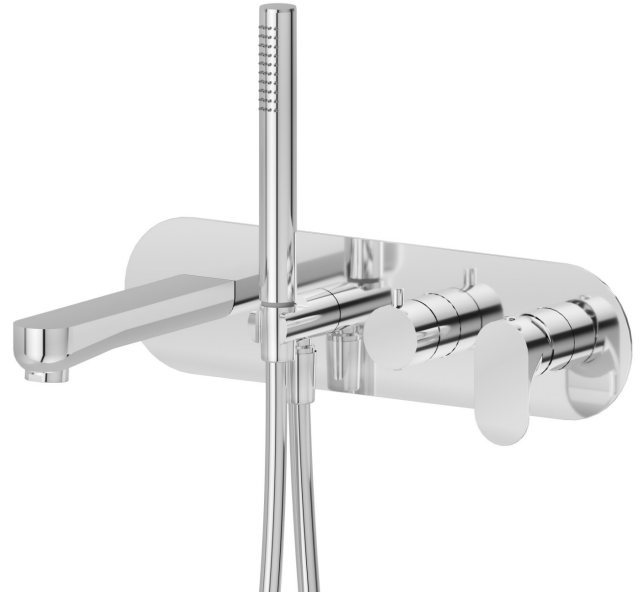

LINFA II

69472E.21.018

Bath group - finish Chrome

Consisting of: concealed single lever bath mixer with diverter, wall spout and shower set.

FEATURES

Material	Brass
Technology	Save Water
Installation	Wall concealed part
Diverter type	Mechanic diverter
Water mixing	Mechanical
Required for installation	<u>31088.00.000</u>

TECHNICAL DRAWING

LINFA II

69472E.21.018

Bath group - finish Chrome

AVAILABLE FINISHES

21.018

Chrome

01.014

finish Copper Satin

M0.075

finish Copper Glossy