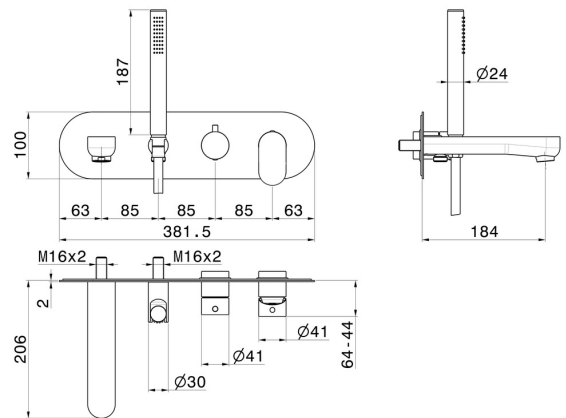

LINFA II

69472E.M0.070

Bath group - finish Titanium Satin

Consisting of: concealed single lever bath mixer with diverter, wall spout and shower set.

FEATURES

Material	Brass
Technology	Save Water
Installation	Wall concealed part
Diverter type	Mechanic diverter
Water mixing	Mechanical
Required for installation	<u>31088.00.000</u>

TECHNICAL DRAWING

LINFA II

69472E.M0.070

Bath group - finish Titanium Satin

AVAILABLE FINISHES

 **M0.070**
Titanium Satin

 **01.014**
finish Matt White

 **01.093**
finish Matt Black