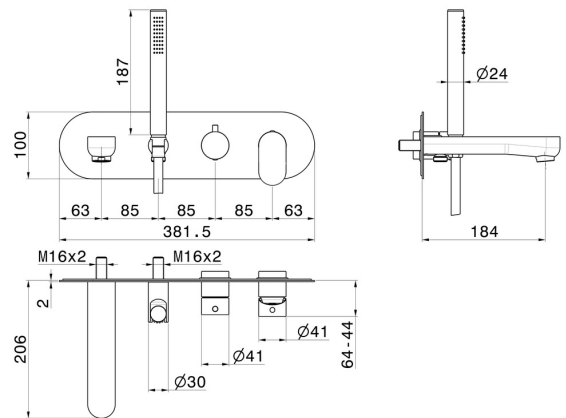

LINFA II

69472E.M0.071

Bath group - finish Gold Satin

Consisting of: concealed single lever bath mixer with diverter, wall spout and shower set.

FEATURES

Material	Brass
Technology	Save Water
Installation	Wall concealed part
Diverter type	Mechanic diverter
Water mixing	Mechanical
Required for installation	<u>31088.00.000</u>

TECHNICAL DRAWING

LINFA II

69472E.M0.071

Bath group - finish Gold Satin

AVAILABLE FINISHES

M0.071

Gold Satin

01.014