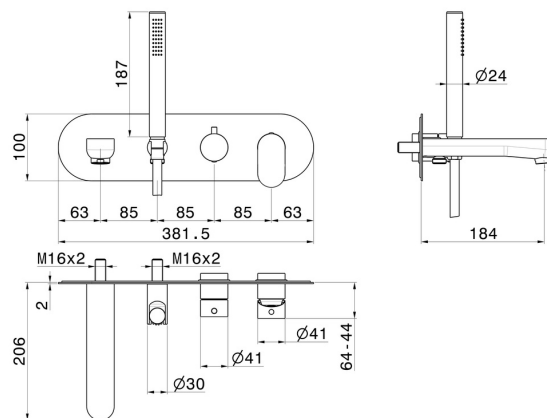

LINFA II

69472E.M0.072

Bath group - finish Copper Satin

Consisting of: concealed single lever bath mixer with diverter, wall spout and shower set.

FEATURES

Material	Brass
Technology	Save Water
Installation	Wall concealed part
Diverter type	Mechanic diverter
Water mixing	Mechanical
Required for installation	<u>31088.00.000</u>

TECHNICAL DRAWING

LINFA II

69472E.M0.072

Bath group - finish Copper Satin

AVAILABLE FINISHES

M0.072

Copper Satin

01.014