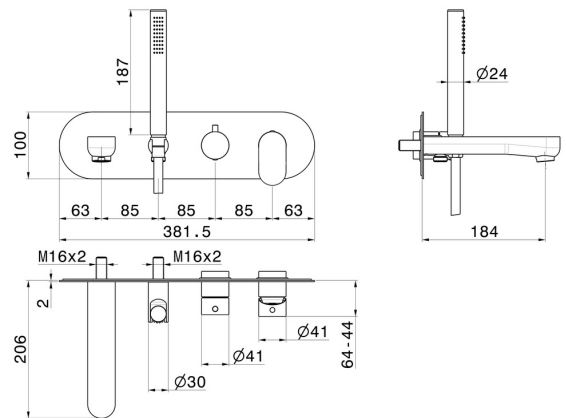

LINFA II

69472E.M0.075

Bath group - finish Copper Glossy

Consisting of: concealed single lever bath mixer with diverter, wall spout and shower set.

FEATURES

| | |
|---------------------------|----------------------------|
| Material | Brass |
| Technology | Save Water |
| Installation | Wall concealed part |
| Diverter type | Mechanic diverter |
| Water mixing | Mechanical |
| Required for installation | <u>31088.00.000</u> |

TECHNICAL DRAWING

 **AR Preview**
try it in your home

More Details
on our [website](#)

LINFA II

69472E.M0.075

Bath group - finish Copper Glossy

AVAILABLE FINISHES

M0.075