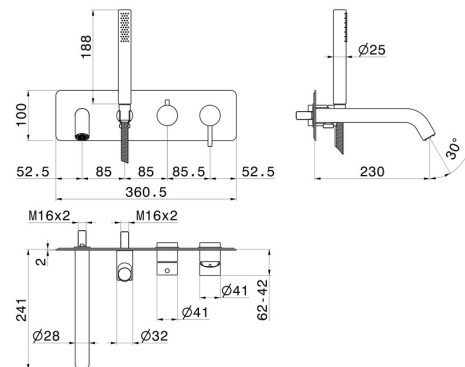

# X-STEEL 316

**69680EX.50.050**

Bath group - finish Stainless Steel

External part. Consisting of: concealed single lever bath mixer with diverter, wall spout and shower set.

## FEATURES

Material	<b>Stainless Steel</b>
Technology	<b>Save Water</b>
Installation	<b>Wall concealed part</b>
Diverter type	<b>Mechanic diverter</b>
Water mixing	<b>Mechanical</b>
Required for installation	<b><u>31088.00.000</u></b>

## TECHNICAL DRAWING

**X-STEEL 316**

**69680EX.50.050**

Bath group - finish Stainless Steel

**AVAILABLE FINISHES**

---

**50.050**

Stainless Steel