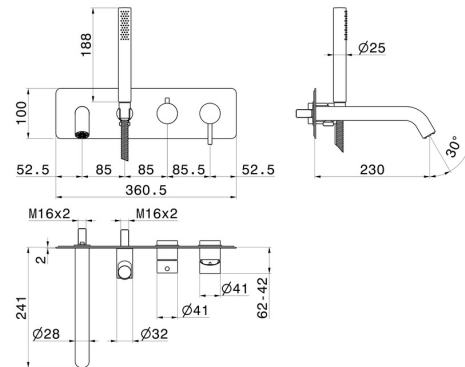

X-STEEL 316

69680EX.59.067

Bath group - finish PVD Brushed Copper Bronze

External part. Consisting of: concealed single lever bath mixer with diverter, wall spout and shower set.

FEATURES

Material	Stainless Steel
Technology	Save Water
Installation	Wall concealed part
Diverter type	Mechanic diverter
Water mixing	Mechanical
Required for installation	<u>31088.00.000</u>

TECHNICAL DRAWING

X-STEEL 316

69680EX.59.067

Bath group - finish PVD Brushed Copper Bronze

AVAILABLE FINISHES

59.067

PVD Brushed Copper Bronze

50.050