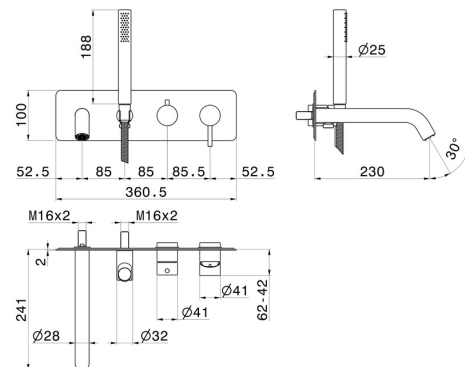

X-STEEL 316

69680EX.59.098

Bath group - finish PVD Brushed Pale Gold

External part. Consisting of: concealed single lever bath mixer with diverter, wall spout and shower set.

PVD Brushed Pale Gold

FEATURES

Material	Stainless Steel
Technology	Save Water
Installation	Wall concealed part
Diverter type	Mechanic diverter
Water mixing	Mechanical
Required for installation	<u>31088.00.000</u>

TECHNICAL DRAWING

X-STEEL 316

69680EX.59.098

Bath group - finish PVD Brushed Pale Gold

AVAILABLE FINISHES

59.098

PVD Brushed Pale Gold

50.050

finish Stainless Steel

59.064