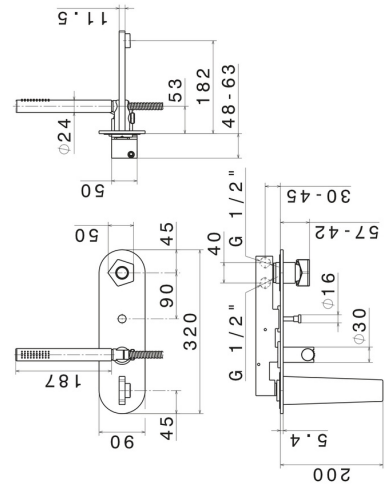

PARK L.E.

69771.05.093

Bath group - finish Chrome - Matt Black

Consisting of: concealed single lever bath mixer with automatic diverter, wall spout and shower set. With concealed part.

Chrome - Matt Black

FEATURES

Material	Brass
Installation	Wall mounted
Diverter type	Automatic diverter
Water mixing	Mechanical

TECHNICAL DRAWING

PARK L.E.

69771.05.093

Bath group - finish Chrome - Matt Black

AVAILABLE FINISHES