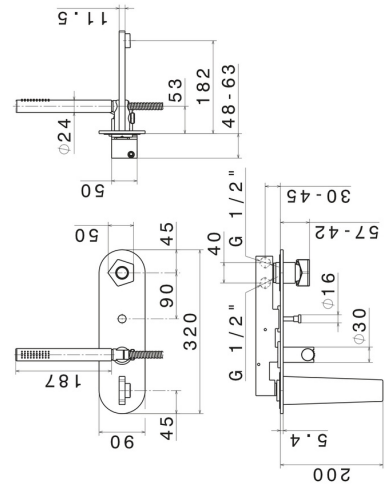

# PARK L.E.

**69771.62.093**

Bath group - finish PVD Glossy Gold - Matt Black

Consisting of: concealed single lever bath mixer with automatic diverter, wall spout and shower set. With concealed part.

PVD Glossy Gold - Matt Black

## FEATURES

Material	<b>Brass</b>
Installation	<b>Wall mounted</b>
Diverter type	<b>Automatic diverter</b>
Water mixing	<b>Mechanical</b>

## TECHNICAL DRAWING

**PARK L.E.**

**69771.62.093**

Bath group - finish PVD Glossy Gold - Matt Black

**AVAILABLE FINISHES**

---

**62.093**

PVD Glossy Gold - Matt Black