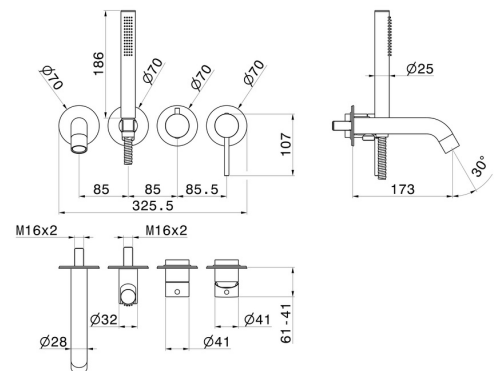

BLINK

4262E.01.014

Bath group. Ø70 - finish Matt White

Consisting of: concealed single lever bath mixer with diverter, wall spout and shower set.

FEATURES

Material	Brass
Technology	Save Water
Installation	Wall concealed part
Hole type	4 holes
Diverter type	Mechanic diverter
Water mixing	Mechanical
Required for installation	<u>31088.00.000</u>

TECHNICAL DRAWING

BLINK

4262E.01.014

Bath group. Ø70 - finish Matt White

AVAILABLE FINISHES

01.014

Matt White

01.093