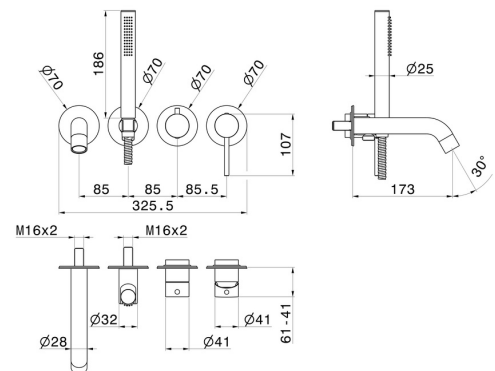

BLINK

4262E.01.093

Bath group. Ø70 - finish Matt Black

Consisting of: concealed single lever bath mixer with diverter, wall spout and shower set.

FEATURES

Material	Brass
Technology	Save Water
Installation	Wall concealed part
Hole type	4 holes
Diverter type	Mechanic diverter
Water mixing	Mechanical
Required for installation	<u>31088.00.000</u>

TECHNICAL DRAWING

BLINK

4262E.01.093

Bath group. Ø70 - finish Matt Black

AVAILABLE FINISHES

01.093

Matt Black

01.014