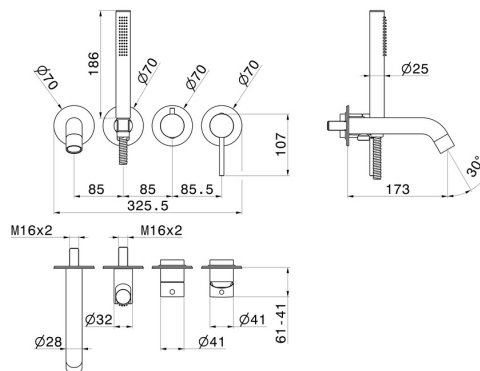

BLINK

4262E.21.018

Bath group. Ø70 - finish Chrome

Consisting of: concealed single lever bath mixer with diverter, wall spout and shower set.

FEATURES

Material	Brass
Technology	Save Water
Installation	Wall concealed part
Hole type	4 holes
Diverter type	Mechanic diverter
Water mixing	Mechanical
Required for installation	<u>31088.00.000</u>

TECHNICAL DRAWING

 **AR Preview**
try it in your home

More Details
on our [website](#)

BLINK

4262E.21.018

Bath group. Ø70 - finish Chrome

AVAILABLE FINISHES

21.018