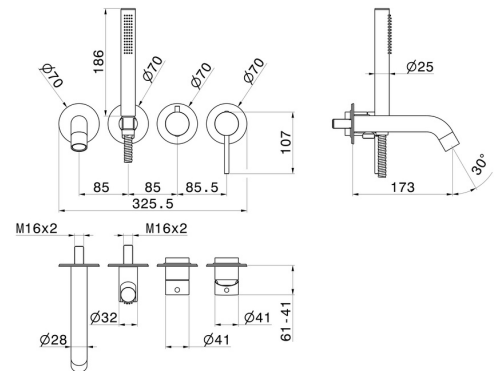

BLINK

4262E.47.083

Bath group. Ø70 - finish Groove Bronze

Consisting of: concealed single lever bath mixer with diverter, wall spout and shower set.

Groove Bronze

FEATURES

Material	Brass
Technology	Save Water
Installation	Wall concealed part
Hole type	4 holes
Diverter type	Mechanic diverter
Water mixing	Mechanical
Required for installation	<u>31088.00.000</u>

TECHNICAL DRAWING

BLINK

4262E.47.083

Bath group. Ø70 - finish Groove Bronze

AVAILABLE FINISHES

47.083

Groove Bronze

01.014