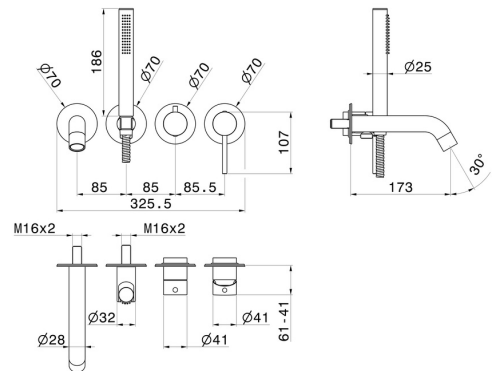

BLINK

4262E.58.061

Bath group. Ø70 - finish PVD Copper Bronze

Consisting of: concealed single lever bath mixer with diverter, wall spout and shower set.

PVD Copper Bronze

FEATURES

Material	Brass
Technology	Save Water
Installation	Wall concealed part
Hole type	4 holes
Diverter type	Mechanic diverter
Water mixing	Mechanical
Required for installation	<u>31088.00.000</u>

TECHNICAL DRAWING

 **AR Preview**
try it in your home

More Details
on our [website](#)

BLINK

4262E.58.061

Bath group. Ø70 - finish PVD Copper Bronze

AVAILABLE FINISHES

58.061