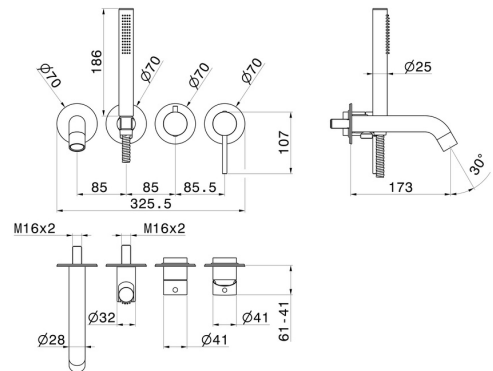

BLINK

4262E.58.063

Bath group. Ø70 - finish PVD Gun Metal

Consisting of: concealed single lever bath mixer with diverter, wall spout and shower set.

FEATURES

Material	Brass
Technology	Save Water
Installation	Wall concealed part
Hole type	4 holes
Diverter type	Mechanic diverter
Water mixing	Mechanical
Required for installation	<u>31088.00.000</u>

TECHNICAL DRAWING

BLINK

4262E.58.063

Bath group. Ø70 - finish PVD Gun Metal

AVAILABLE FINISHES

58.063

PVD Gun Metal

01.014